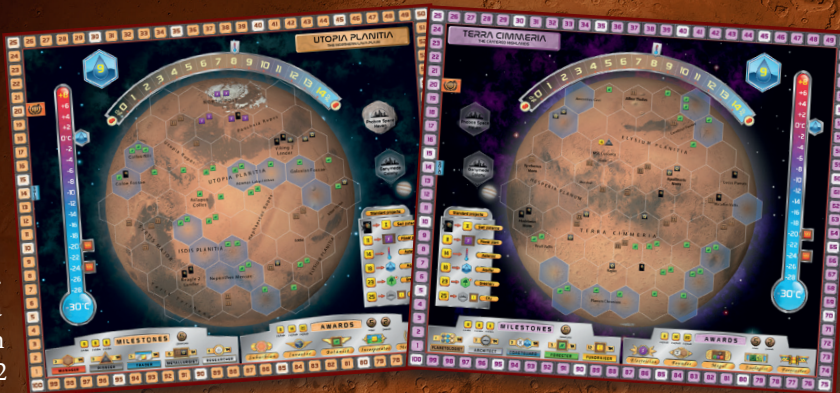

RESEARCHER - 4 science tags.

Awards:

Suburban - most tiles along the border of the map.

Investor - most Earth tags.

Botanist - highest plant production.

Incorporator - most cards played with a cost of 10 M€ or less.

Metropolist - most city tiles.

TERRA CIMMERIA

Terra Cimmeria is a densely cratered highland region on Mars' southern hemisphere, half way to the south pole, east of the Hellas basin. This is the best place on the planet for finding steel and titanium! The whole region shows signs of shorelines and water erosion from liquid water formerly flowing abundantly through the southern highlands. However, the lowlands suitable for oceans in the present day are located along the edges of this region. Placing a tile where the Curiosity rover explored the area around

the Gale crater places a colony for 5 M€ (ignore if not playing with Colonies).

The Cimmeria map does not have the Noctis region, so **Noctis City** may be placed without its restriction. It does, however, have four volcanic areas where tiles like **Lava Flows** may be placed: **Albor Tholus**, **Tyrrhenus Mons**, **Hadriacus Mons**, and **Apollinaris Mons**.

Founder - most tiles adjacent to special tiles.

Mogul - highest total production of all resources except M€.

Zoologist - most animal and microbe resources.

Forecaster - most played cards with requirements.